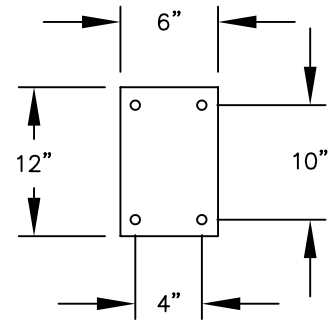

PEDESTAL TOP BOLT PATTERN

PEDESTAL BASE BOLT PATTERN

PEDESTAL SIDE VIEW

**MODEL #4375
MAIL PACKAGE DROP**

AVAILABLE COLORS:
BLACK, GREEN, SILVER, WHITE
FRONT AND REAR ACCESS

DRAWN: 8/2020

MAIL PACKAGE DROP DISPLAYED WITH
OPTIONAL BOLT MOUNTED PEDESTAL.
IN-GROUND MOUNTED PEDESTAL
AVAILABLE AS AN OPTION.