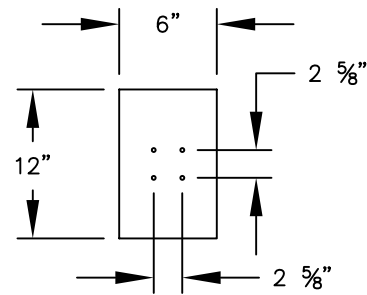

PEDESTAL TOP BOLT PATTERN

PEDESTAL BASE BOLT PATTERN

PEDESTAL SIDE VIEW

**MODEL #4375
MAIL PACKAGE DROP**

AVAILABLE COLORS:
BLACK, GREEN, SILVER, WHITE
FRONT AND REAR ACCESS

DRAWN: 8/2020

MAIL PACKAGE DROP DISPLAYED WITH
OPTIONAL BOLT MOUNTED PEDESTAL.
IN-GROUND MOUNTED PEDESTAL
AVAILABLE AS AN OPTION.