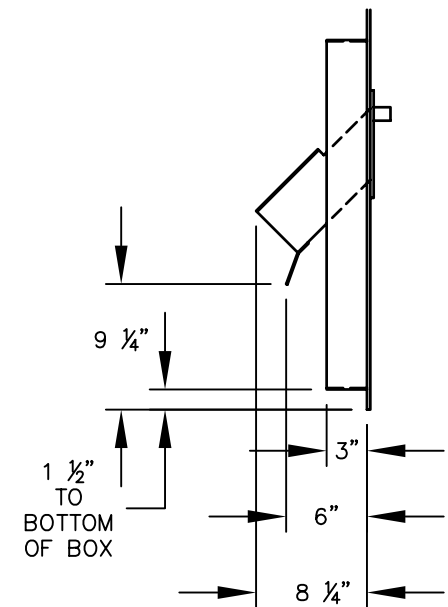

3600C7-RL
 7 DOOR HIGH COLLECTION
 UNIT FOR REAR LOADING
 MAILBOX INSTALLATION

SIDE VIEW

MODEL #3600C7 – RL

7 DOOR HIGH COLLECTION UNIT

AVAILABLE COLORS:
 ALUMINUM, BRONZE, SANDSTONE

AVAILABLE FOR:
 USPS ACCESS OR PRIVATE ACCESS