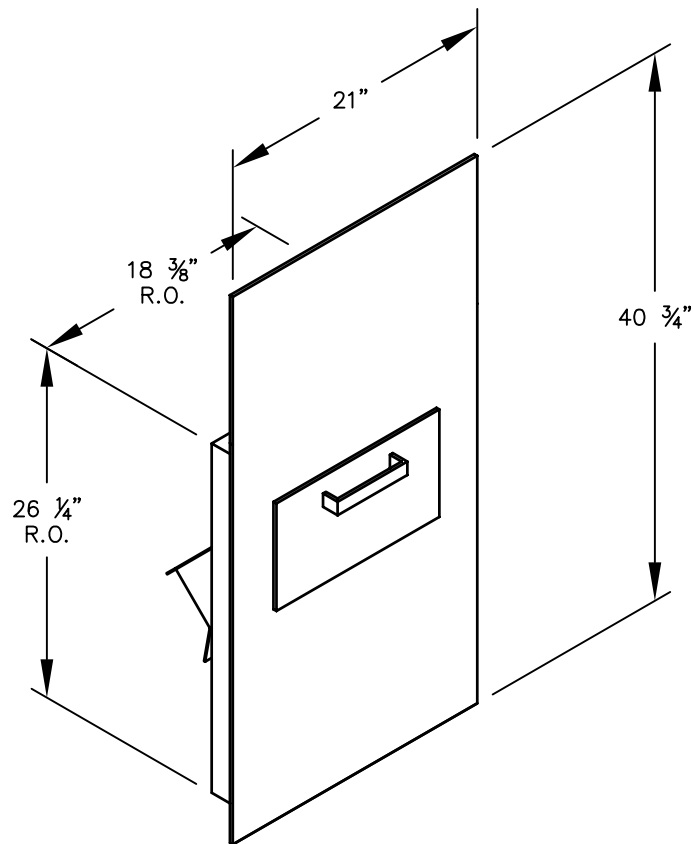

3600C7-RL
 7 DOOR HIGH COLLECTION
 UNIT FOR REAR LOADING
 MAILBOX INSTALLATION

SIDE VIEW

MODEL #3600C7 – RL

7 DOOR HIGH COLLECTION UNIT

AVAILABLE COLORS:
 ALUMINUM, BRONZE, SANDSTONE

AVAILABLE FOR:
 USPS ACCESS OR PRIVATE ACCESS