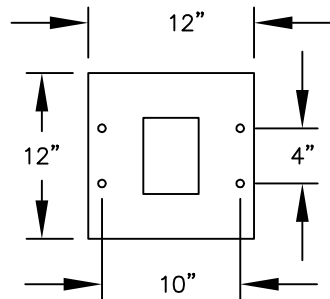

PEDESTAL

PEDESTAL BASE
BOLT PATTERN

MODEL #3416D-8P

- (2) PL3 PARCEL LOCKERS (10 1/4" H)
- (4) PL4 PARCEL LOCKERS (13 3/4" H)
- (2) PL4.5 PARCEL LOCKERS (15 1/2" H)

MODEL #3416D-8P

4C PEDESTAL MAILBOX

AVAILABLE COLORS:
SANDSTONE, BRONZE,
BLACK OR GRAY