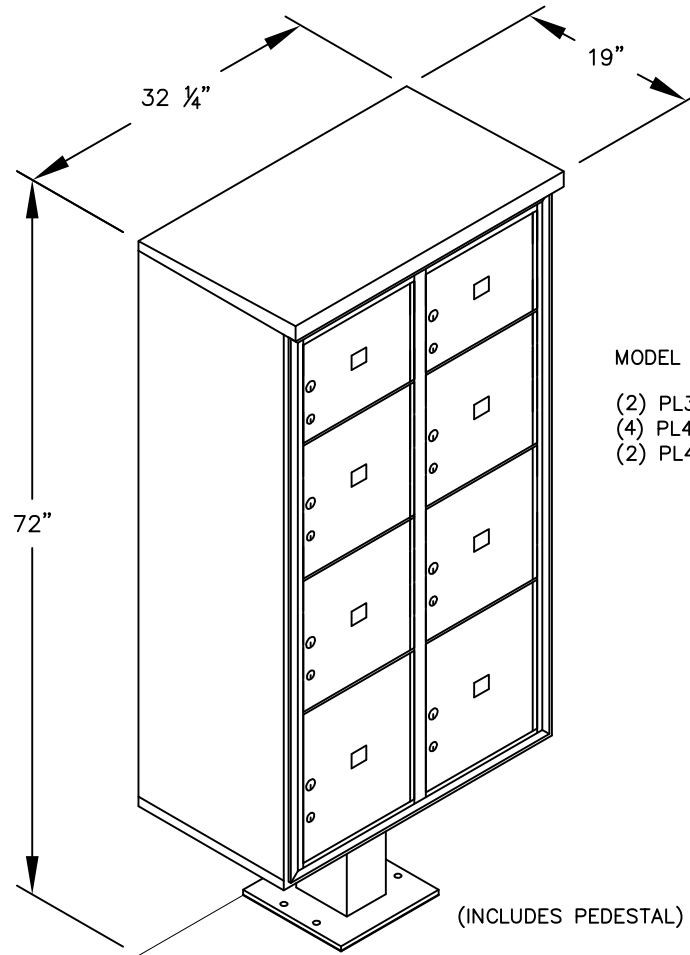

PEDESTAL

PEDESTAL BASE
BOLT PATTERN

MODEL #3416D-8P

- (2) PL3 PARCEL LOCKERS (10 1/4" H)
- (4) PL4 PARCEL LOCKERS (13 3/4" H)
- (2) PL4.5 PARCEL LOCKERS (15 1/2" H)

MODEL #3416D-8P

4C PEDESTAL MAILBOX

AVAILABLE COLORS:
SANDSTONE, BRONZE,
BLACK OR GRAY