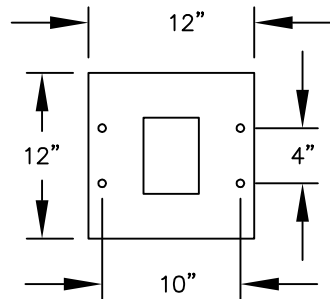

PEDESTAL

PEDESTAL BASE
BOLT PATTERN

MODEL #3416D-29

(29) 'MB1' DOORS

(1) 'OM1.5' OUTGOING MAIL COMPARTMENT

MODEL #3416D-29

4C PEDESTAL MAILBOX

AVAILABLE COLORS:
SANDSTONE, BRONZE,
BLACK OR GRAY