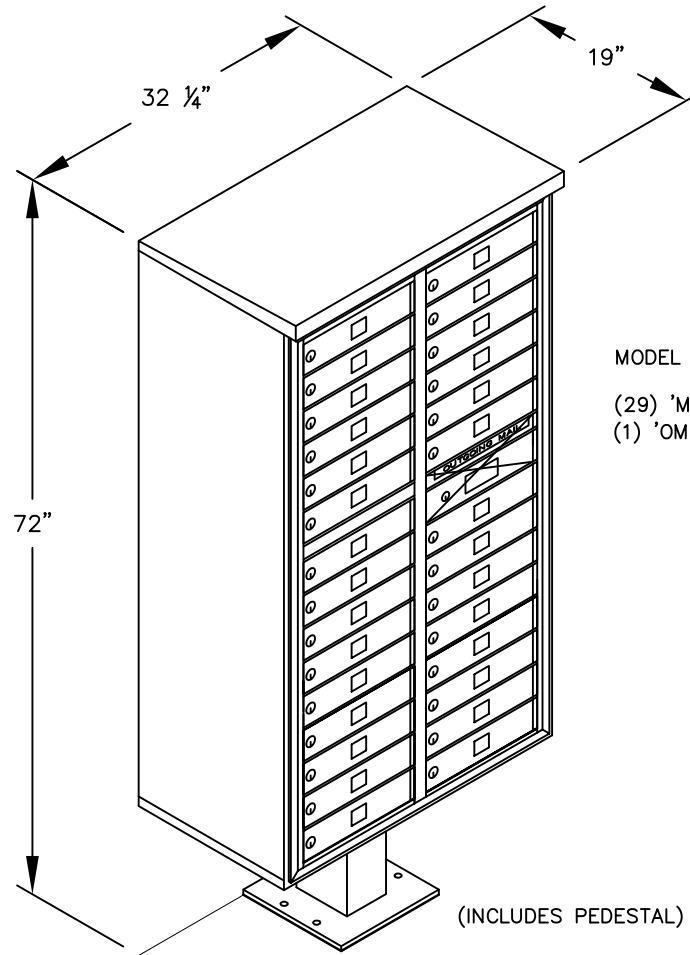

PEDESTAL

PEDESTAL BASE
BOLT PATTERN

MODEL #3416D-29

(29) 'MB1' DOORS

(1) 'OM1.5' OUTGOING MAIL COMPARTMENT

MODEL #3416D-29

4C PEDESTAL MAILBOX

AVAILABLE COLORS:
SANDSTONE, BRONZE,
BLACK OR GRAY