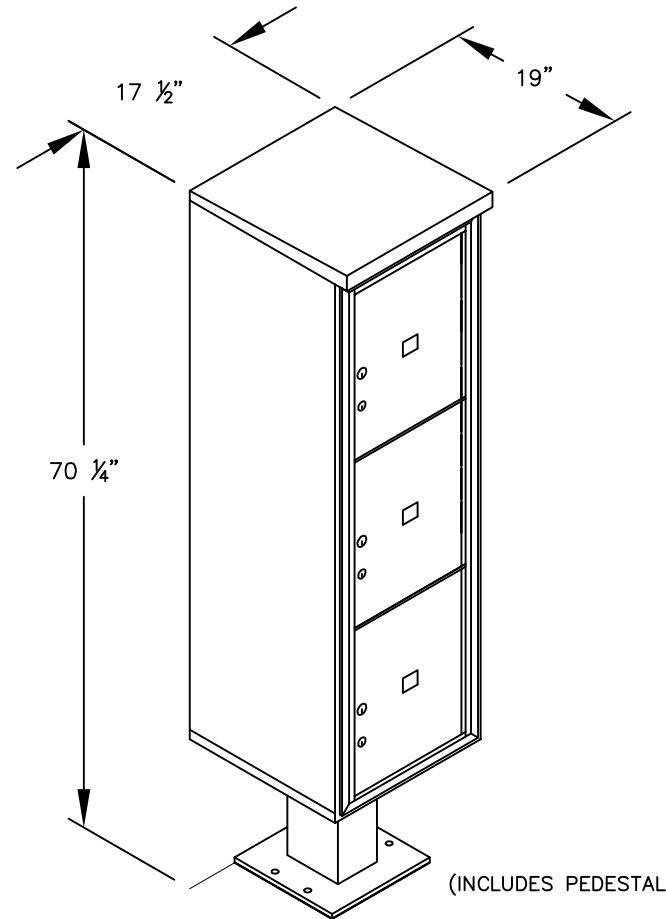

PEDESTAL

PEDESTAL BASE
BOLT PATTERN

MODEL #3415S-3P

(3) 'PL5' PARCEL LOCKERS

MODEL #3415S-3P

4C PEDESTAL MAILBOX

AVAILABLE COLORS:
SANDSTONE, BRONZE, GREEN,
BLACK, WHITE OR GRAY

DRAWN: 01/13