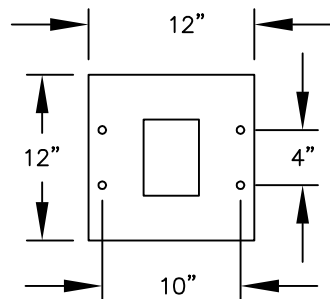

PEDESTAL

PEDESTAL BASE
BOLT PATTERN

MODEL #3415S-3P

(3) 'PL5' PARCEL LOCKERS

MODEL #3415S-3P

4C PEDESTAL MAILBOX

AVAILABLE COLORS:
SANDSTONE, BRONZE, GREEN,
BLACK, WHITE OR GRAY

DRAWN: 01/13