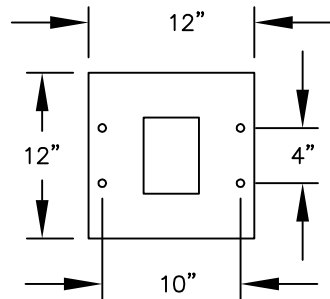

PEDESTAL

PEDESTAL BASE  
BOLT PATTERN

MODEL #3415S-14

- (14) 'MB1' DOORS
- (1) 'CA' CARRIER ACCESS DOOR

MODEL #3415S-14

4C PEDESTAL MAILBOX

AVAILABLE COLORS:  
SANDSTONE, BRONZE, GREEN,  
BLACK, WHITE OR GRAY