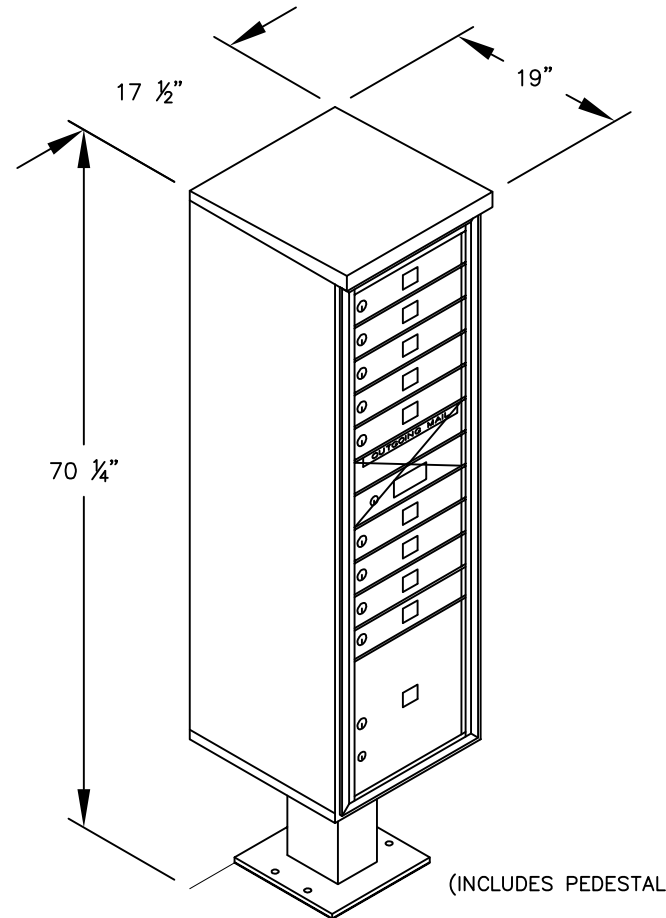

PEDESTAL

PEDESTAL BASE  
BOLT PATTERN

MODEL #3415S-09

- (9) 'MB1' DOORS
- (1) 'OM2' OUTGOING MAIL COMPARTMENT
- (1) 'PL4' PARCEL LOCKER

MODEL #3415S-09

4C PEDESTAL MAILBOX

AVAILABLE COLORS:  
SANDSTONE, BRONZE, GREEN,  
BLACK, WHITE OR GRAY