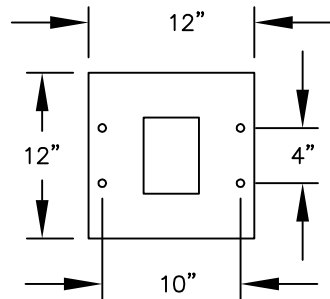

PEDESTAL

PEDESTAL BASE  
BOLT PATTERN

MODEL #3415S-09

- (9) 'MB1' DOORS
- (1) 'OM2' OUTGOING MAIL COMPARTMENT
- (1) 'PL4' PARCEL LOCKER

MODEL #3415S-09

4C PEDESTAL MAILBOX

AVAILABLE COLORS:  
SANDSTONE, BRONZE, GREEN,  
BLACK, WHITE OR GRAY