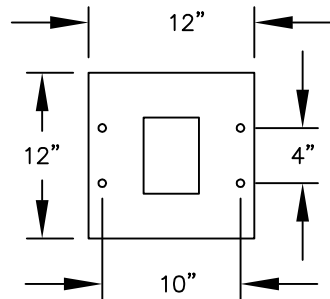

PEDESTAL

PEDESTAL BASE  
BOLT PATTERN

MODEL #3415S-08

- (8) 'MB1' DOORS
- (1) 'OM2' OUTGOING MAIL COMPARTMENT
- (1) 'PL5' PARCEL LOCKER

MODEL #3415S-08

4C PEDESTAL MAILBOX

AVAILABLE COLORS:  
SANDSTONE, BRONZE, GREEN,  
BLACK, WHITE OR GRAY