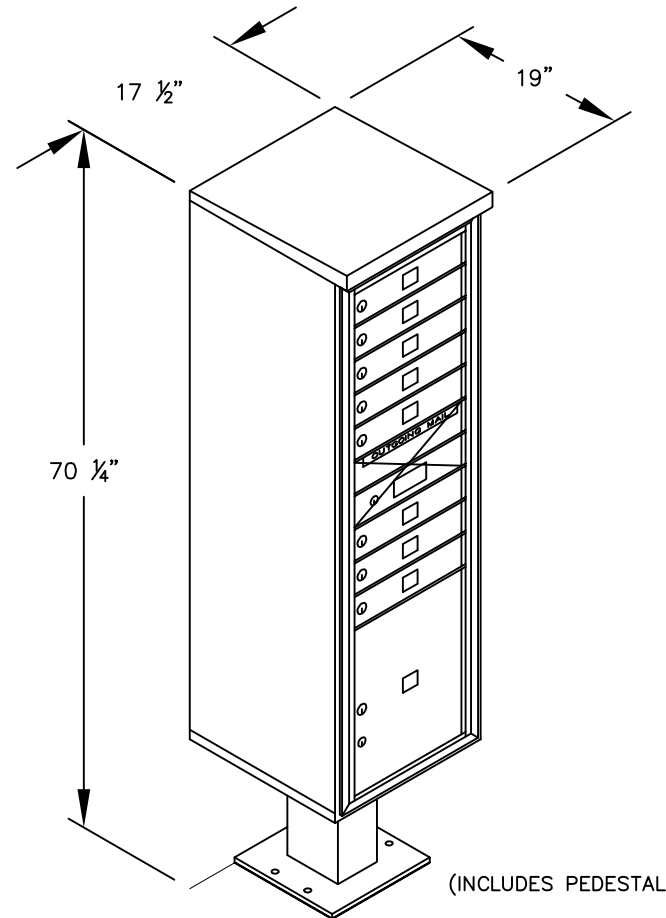

PEDESTAL

PEDESTAL BASE  
BOLT PATTERN

MODEL #3415S-08

- (8) 'MB1' DOORS
- (1) 'OM2' OUTGOING MAIL COMPARTMENT
- (1) 'PL5' PARCEL LOCKER

MODEL #3415S-08

4C PEDESTAL MAILBOX

AVAILABLE COLORS:  
SANDSTONE, BRONZE, GREEN,  
BLACK, WHITE OR GRAY