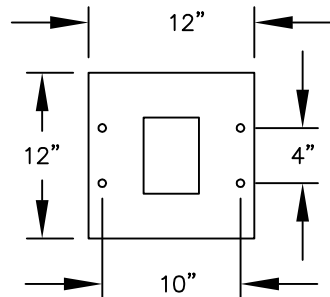

PEDESTAL

PEDESTAL BASE
BOLT PATTERN

MODEL #3415S-07

- (7) 'MB1' DOORS
- (1) 'OM2' OUTGOING MAIL COMPARTMENT
- (1) 'PL6' PARCEL LOCKER

MODEL #3415S-07

4C PEDESTAL MAILBOX

AVAILABLE COLORS:
SANDSTONE, BRONZE, GREEN,
BLACK, WHITE OR GRAY