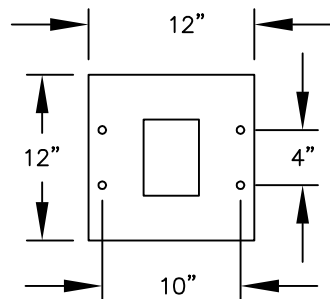

PEDESTAL

PEDESTAL BASE
BOLT PATTERN

MODEL #3415S-06

- (6) 'MB1' DOORS
- (1) 'OM3' OUTGOING MAIL COMPARTMENT
- (1) 'PL6' PARCEL LOCKER

MODEL #3415S-06

4C PEDESTAL MAILBOX

AVAILABLE COLORS:
SANDSTONE, BRONZE, GREEN,
BLACK, WHITE OR GRAY