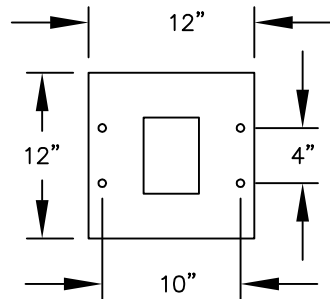

PEDESTAL

PEDESTAL BASE
BOLT PATTERN

MODEL #3415S-04

- (4) 'MB2' DOORS
- (1) 'OM2' OUTGOING MAIL COMPARTMENT
- (1) 'PL5' PARCEL LOCKER

MODEL #3415S-04

4C PEDESTAL MAILBOX

AVAILABLE COLORS:
SANDSTONE, BRONZE, GREEN,
BLACK, WHITE OR GRAY