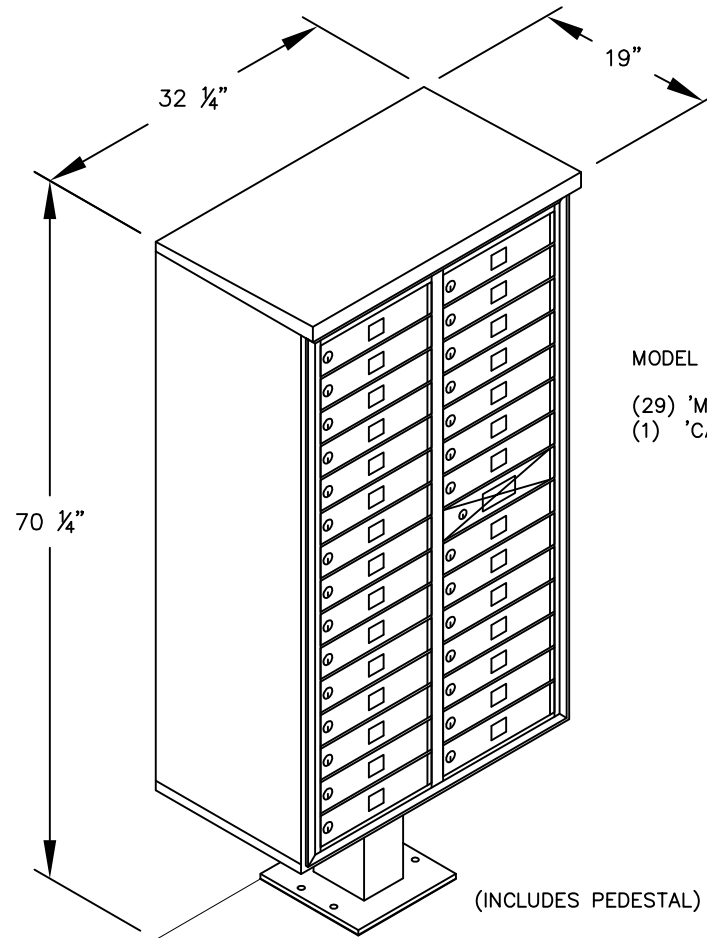

PEDESTAL

PEDESTAL BASE
BOLT PATTERN

MODEL #3415D-29

(29) 'MB1' DOORS
(1) 'CA' CARRIER ACCESS DOOR

MODEL #3415D-29

4C PEDESTAL MAILBOX

AVAILABLE COLORS:
SANDSTONE, BRONZE, GREEN,
BLACK, WHITE OR GRAY

DRAWN: 01/16