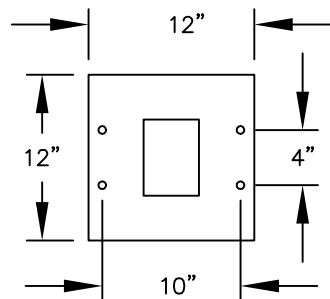

PEDESTAL

PEDESTAL BASE
BOLT PATTERN

MODEL #3415D-29

(29) 'MB1' DOORS
(1) 'CA' CARRIER ACCESS DOOR

MODEL #3415D-29

4C PEDESTAL MAILBOX

AVAILABLE COLORS:
SANDSTONE, BRONZE, GREEN,
BLACK, WHITE OR GRAY

DRAWN: 01/16