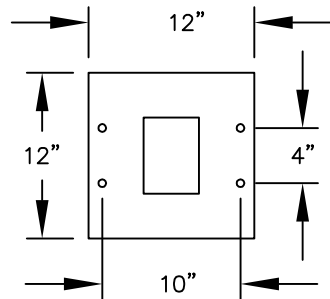

PEDESTAL

PEDESTAL BASE  
BOLT PATTERN

MODEL #3415D-28

(28) 'MB1' DOORS

(1) 'OM2' OUTGOING MAIL COMPARTMENT

MODEL #3415D-28

4C PEDESTAL MAILBOX

AVAILABLE COLORS:  
SANDSTONE, BRONZE, GREEN,  
BLACK, WHITE OR GRAY