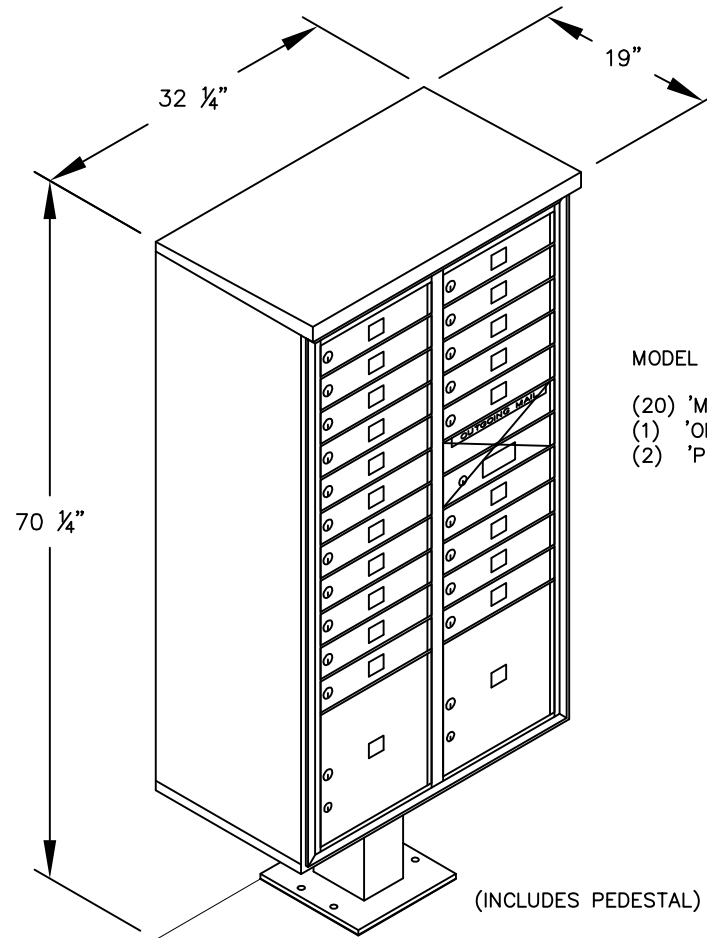

PEDESTAL

PEDESTAL BASE
BOLT PATTERN

MODEL #3415D-20

- (20) 'MB1' DOORS
- (1) 'OM2' OUTGOING MAIL COMPARTMENT
- (2) 'PL4' PARCEL LOCKERS

MODEL #3415D-20

4C PEDESTAL MAILBOX

AVAILABLE COLORS:
SANDSTONE, BRONZE, GREEN,
BLACK, WHITE OR GRAY