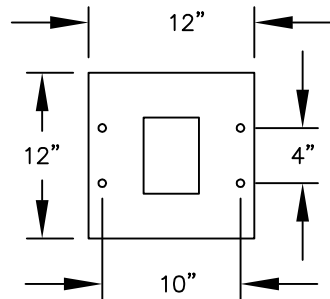

PEDESTAL

PEDESTAL BASE
BOLT PATTERN

MODEL #3415D-20

- (20) 'MB1' DOORS
- (1) 'OM2' OUTGOING MAIL COMPARTMENT
- (2) 'PL4' PARCEL LOCKERS

MODEL #3415D-20

4C PEDESTAL MAILBOX

AVAILABLE COLORS:
SANDSTONE, BRONZE, GREEN,
BLACK, WHITE OR GRAY