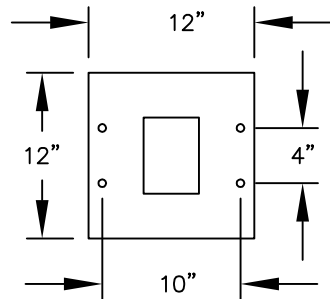

PEDESTAL

PEDESTAL BASE
BOLT PATTERN

MODEL #3415D-09

- (9) 'MB2' DOORS
- (1) 'OM2' OUTGOING MAIL COMPARTMENT
- (2) 'PL5' PARCEL LOCKERS

MODEL #3415D-09

4C PEDESTAL MAILBOX

AVAILABLE COLORS:
SANDSTONE, BRONZE, GREEN,
BLACK, WHITE OR GRAY