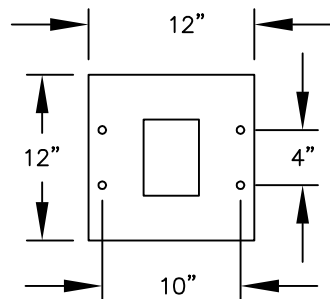

PEDESTAL

PEDESTAL BASE
BOLT PATTERN

MODEL #3414S-3P

- (1) 'PL4' PARCEL LOCKER
- (2) 'PL5' PARCEL LOCKERS

MODEL #3414S-3P

4C PEDESTAL MAILBOX

AVAILABLE COLORS:
SANDSTONE, BRONZE, GREEN,
BLACK, WHITE OR GRAY

DRAWN: 01/16