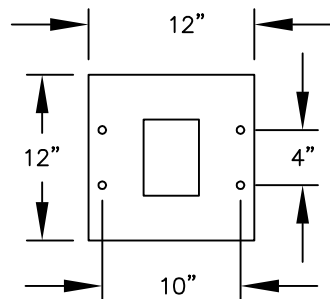

PEDESTAL

PEDESTAL BASE
BOLT PATTERN

MODEL #3414S-07

- (7) 'MB1' DOORS
- (1) 'OM2' OUTGOING MAIL COMPARTMENT
- (1) 'PL5' PARCEL LOCKER

MODEL #3414S-07

4C PEDESTAL MAILBOX

AVAILABLE COLORS:
SANDSTONE, BRONZE, GREEN,
BLACK, WHITE OR GRAY