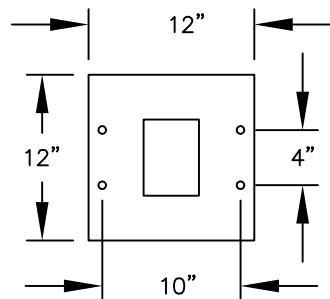

PEDESTAL

PEDESTAL BASE
BOLT PATTERN

MODEL #3414S-03

- (3) 'MB2' DOORS
- (1) 'OM2' OUTGOING MAIL COMPARTMENT
- (1) 'PL6' PARCEL LOCKER

MODEL #3414S-03

4C PEDESTAL MAILBOX

AVAILABLE COLORS:
SANDSTONE, BRONZE, GREEN,
BLACK, WHITE OR GRAY