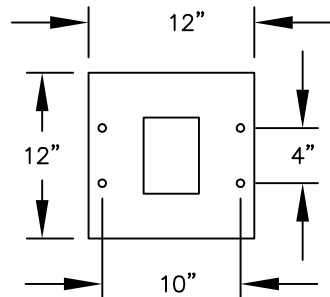

PEDESTAL

PEDESTAL BASE
BOLT PATTERN

MODEL #3414D-16

- (16) 'MB1' DOORS
- (1) 'OM2' OUTGOING MAIL COMPARTMENT
- (2) 'PL5' PARCEL LOCKERS

(INCLUDES PEDESTAL)

MODEL #3414D-16

4C PEDESTAL MAILBOX

AVAILABLE COLORS:
SANDSTONE, BRONZE, GREEN,
BLACK, WHITE OR GRAY