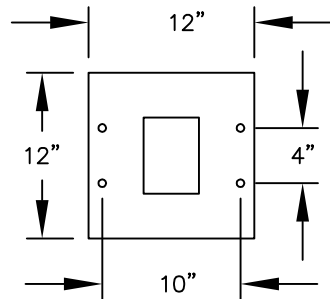

PEDESTAL

PEDESTAL BASE
BOLT PATTERN

MODEL #3414D-14

- (14) 'MB1' DOORS
- (1) 'OM2' OUTGOING MAIL COMPARTMENT
- (2) 'PL6' PARCEL LOCKERS

MODEL #3414D-14

4C PEDESTAL MAILBOX

AVAILABLE COLORS:
SANDSTONE, BRONZE, GREEN,
BLACK, WHITE OR GRAY