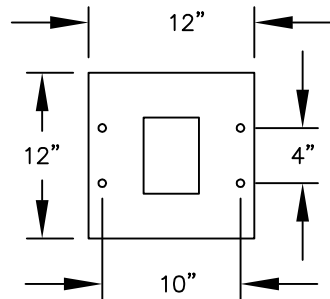

PEDESTAL

PEDESTAL BASE
BOLT PATTERN

MODEL #3414D-07

- (7) 'MB2' DOORS
- (1) 'OM2' OUTGOING MAIL COMPARTMENT
- (2) 'PL6' PARCEL LOCKERS

(INCLUDES PEDESTAL)

MODEL #3414D-07

4C PEDESTAL MAILBOX

AVAILABLE COLORS:
SANDSTONE, BRONZE, GREEN,
BLACK, WHITE OR GRAY