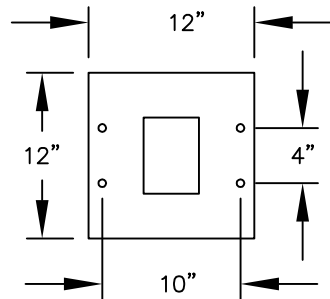

PEDESTAL

PEDESTAL BASE  
BOLT PATTERN

MODEL #3413S-2P

- (2) 'PL6' PARCEL LOCKERS
- (1) 'CA' CARRIER ACCESS DOOR

(INCLUDES PEDESTAL)

MODEL #3413S-2P

4C PEDESTAL MAILBOX

AVAILABLE COLORS:  
SANDSTONE, BRONZE, GREEN,  
BLACK, WHITE OR GRAY