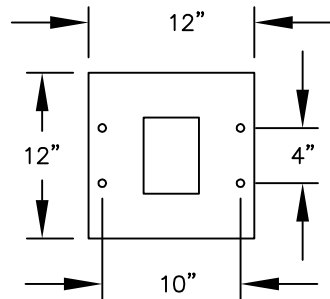

PEDESTAL

PEDESTAL BASE  
BOLT PATTERN

MODEL #3413S-06

- (6) 'MB1' DOORS
- (1) 'OM2' OUTGOING MAIL COMPARTMENT
- (1) 'PL5' PARCEL LOCKER

MODEL #3413S-06

4C PEDESTAL MAILBOX

AVAILABLE COLORS:  
SANDSTONE, BRONZE, GREEN,  
BLACK, WHITE OR GRAY