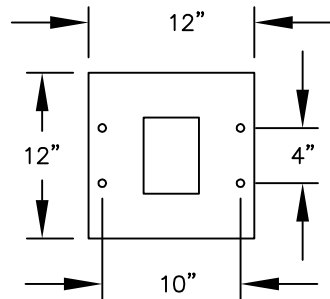

PEDESTAL

PEDESTAL BASE  
BOLT PATTERN

MODEL #3413S-05

- (5) 'MB1' DOORS
- (1) 'OM2' OUTGOING MAIL COMPARTMENT
- (1) 'PL6' PARCEL LOCKER

MODEL #3413S-05

4C PEDESTAL MAILBOX

AVAILABLE COLORS:  
SANDSTONE, BRONZE, GREEN,  
BLACK, WHITE OR GRAY