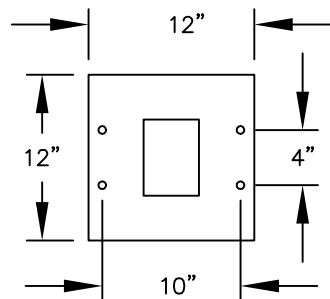

PEDESTAL

PEDESTAL BASE  
BOLT PATTERN

MODEL #3413S-03

- (3) 'MB2' DOORS
- (1) 'OM2' OUTGOING MAIL COMPARTMENT
- (1) 'PL5' PARCEL LOCKER

MODEL #3413S-03

4C PEDESTAL MAILBOX

AVAILABLE COLORS:  
SANDSTONE, BRONZE, GREEN,  
BLACK, WHITE OR GRAY