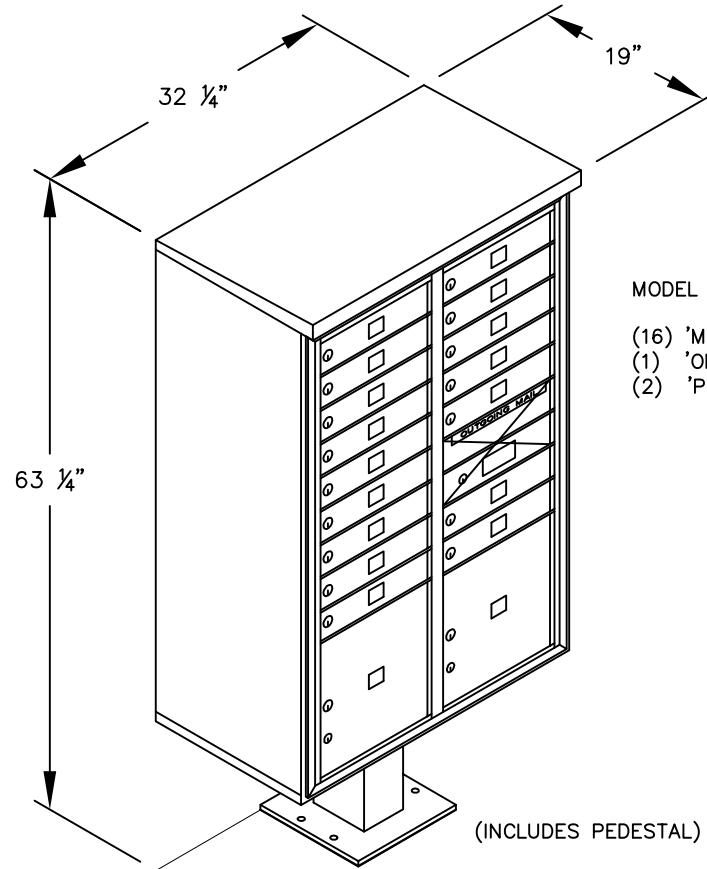

PEDESTAL

PEDESTAL BASE
BOLT PATTERN

MODEL #3413D-16

- (16) 'MB1' DOORS
- (1) 'OM2' OUTGOING MAIL COMPARTMENT
- (2) 'PL4' PARCEL LOCKERS

(INCLUDES PEDESTAL)

MODEL #3413D-16

4C PEDESTAL MAILBOX

AVAILABLE COLORS:
SANDSTONE, BRONZE, GREEN,
BLACK, WHITE OR GRAY