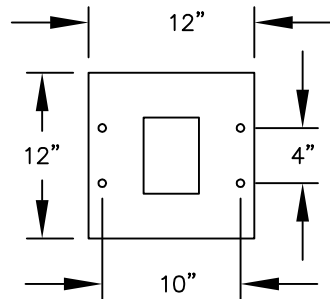

PEDESTAL

PEDESTAL BASE
BOLT PATTERN

MODEL #3413D-16

- (16) 'MB1' DOORS
- (1) 'OM2' OUTGOING MAIL COMPARTMENT
- (2) 'PL4' PARCEL LOCKERS

(INCLUDES PEDESTAL)

MODEL #3413D-16

4C PEDESTAL MAILBOX

AVAILABLE COLORS:
SANDSTONE, BRONZE, GREEN,
BLACK, WHITE OR GRAY