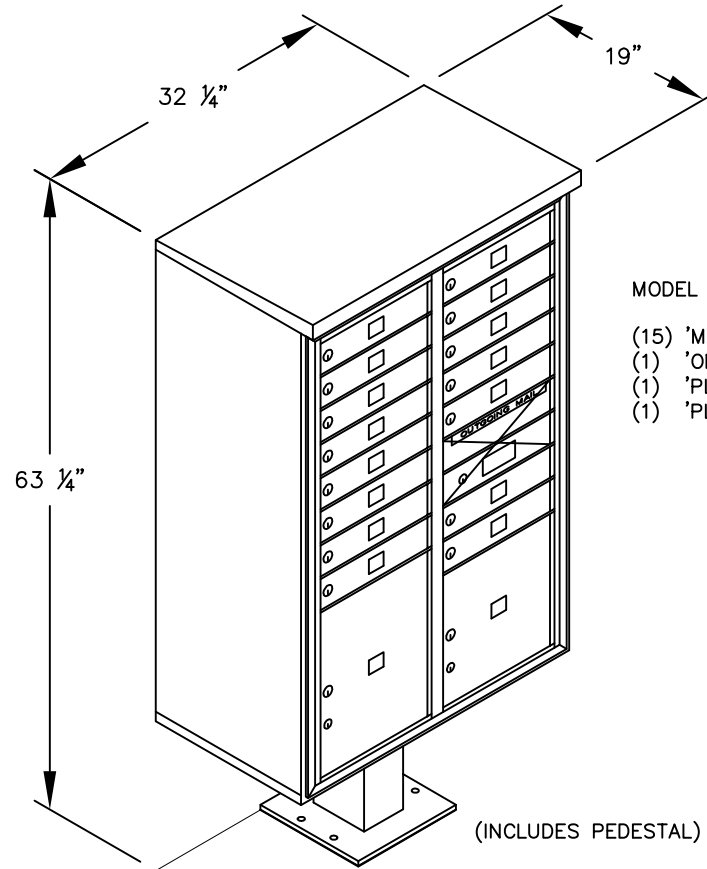

PEDESTAL

PEDESTAL BASE
BOLT PATTERN

MODEL #3413D-15

- (15) 'MB1' DOORS
- (1) 'OM2' OUTGOING MAIL COMPARTMENT
- (1) 'PL4' PARCEL LOCKER
- (1) 'PL5' PARCEL LOCKER

MODEL #3413D-15

4C PEDESTAL MAILBOX

AVAILABLE COLORS:
SANDSTONE, BRONZE, GREEN,
BLACK, WHITE OR GRAY