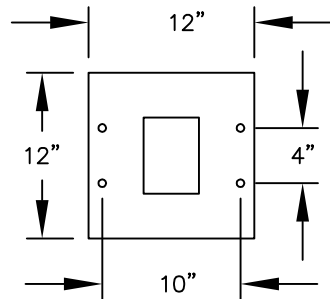

PEDESTAL

PEDESTAL BASE
BOLT PATTERN

MODEL #3413D-15

- (15) 'MB1' DOORS
- (1) 'OM2' OUTGOING MAIL COMPARTMENT
- (1) 'PL4' PARCEL LOCKER
- (1) 'PL5' PARCEL LOCKER

MODEL #3413D-15

4C PEDESTAL MAILBOX

AVAILABLE COLORS:
SANDSTONE, BRONZE, GREEN,
BLACK, WHITE OR GRAY