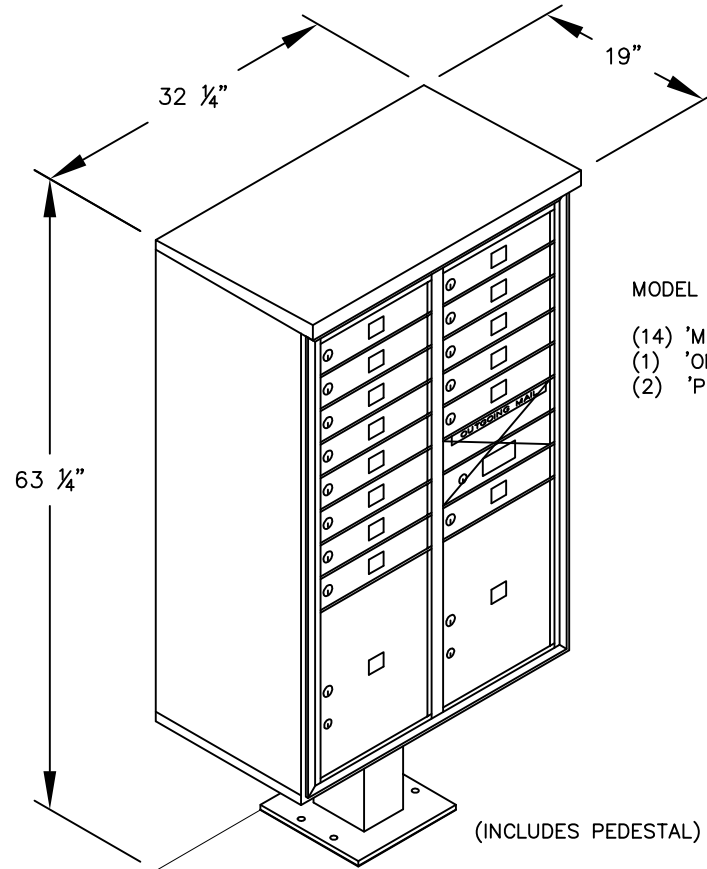

PEDESTAL

PEDESTAL BASE
BOLT PATTERN

MODEL #3413D-14

- (14) 'MB1' DOORS
- (1) 'OM2' OUTGOING MAIL COMPARTMENT
- (2) 'PL5' PARCEL LOCKERS

MODEL #3413D-14

4C PEDESTAL MAILBOX

AVAILABLE COLORS:
SANDSTONE, BRONZE, GREEN,
BLACK, WHITE OR GRAY