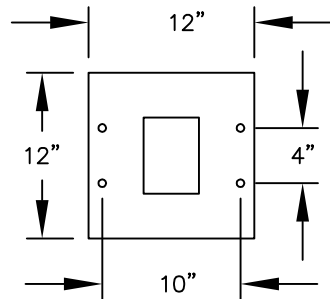

PEDESTAL

PEDESTAL BASE
BOLT PATTERN

MODEL #3413D-14

- (14) 'MB1' DOORS
- (1) 'OM2' OUTGOING MAIL COMPARTMENT
- (2) 'PL5' PARCEL LOCKERS

MODEL #3413D-14

4C PEDESTAL MAILBOX

AVAILABLE COLORS:
SANDSTONE, BRONZE, GREEN,
BLACK, WHITE OR GRAY