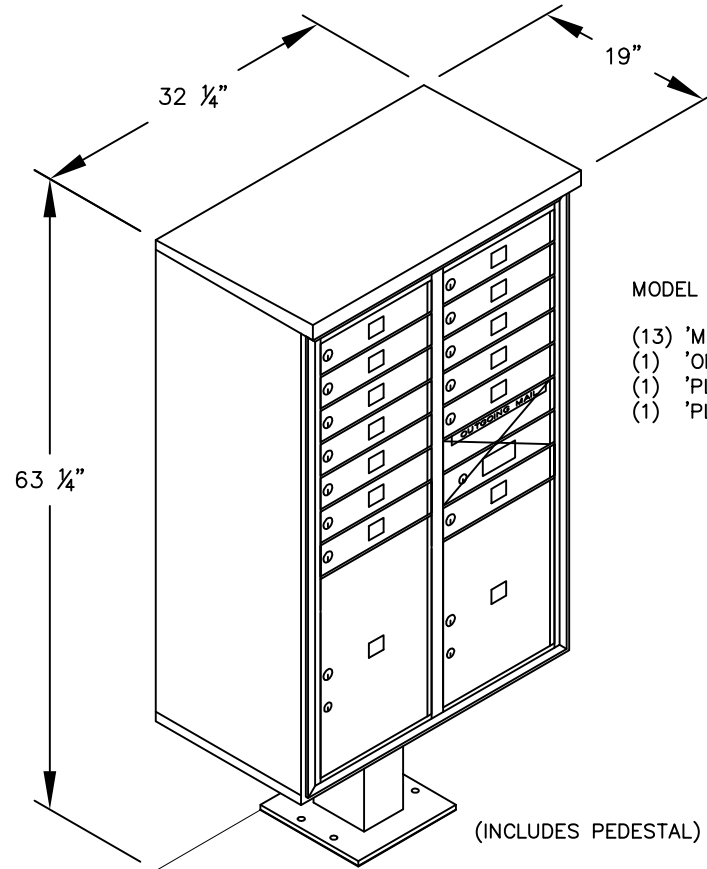

PEDESTAL

PEDESTAL BASE
BOLT PATTERN

MODEL #3413D-13

- (13) 'MB1' DOORS
- (1) 'OM2' OUTGOING MAIL COMPARTMENT
- (1) 'PL5' PARCEL LOCKER
- (1) 'PL6' PARCEL LOCKER

MODEL #3413D-13

4C PEDESTAL MAILBOX

AVAILABLE COLORS:
SANDSTONE, BRONZE, GREEN,
BLACK, WHITE OR GRAY