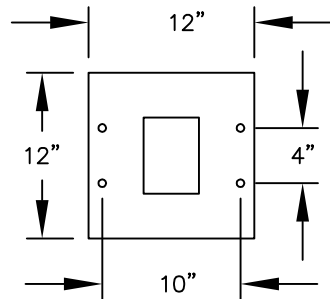

PEDESTAL

PEDESTAL BASE
BOLT PATTERN

MODEL #3413D-13

- (13) 'MB1' DOORS
- (1) 'OM2' OUTGOING MAIL COMPARTMENT
- (1) 'PL5' PARCEL LOCKER
- (1) 'PL6' PARCEL LOCKER

MODEL #3413D-13

4C PEDESTAL MAILBOX

AVAILABLE COLORS:
SANDSTONE, BRONZE, GREEN,
BLACK, WHITE OR GRAY