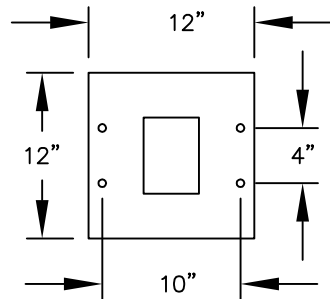

PEDESTAL

PEDESTAL BASE
BOLT PATTERN

MODEL #3413D-12

- (12) 'MB1' DOORS
- (1) 'OM2' OUTGOING MAIL COMPARTMENT
- (2) 'PL6' PARCEL LOCKERS

MODEL #3413D-12

4C PEDESTAL MAILBOX

AVAILABLE COLORS:
SANDSTONE, BRONZE, GREEN,
BLACK, WHITE OR GRAY