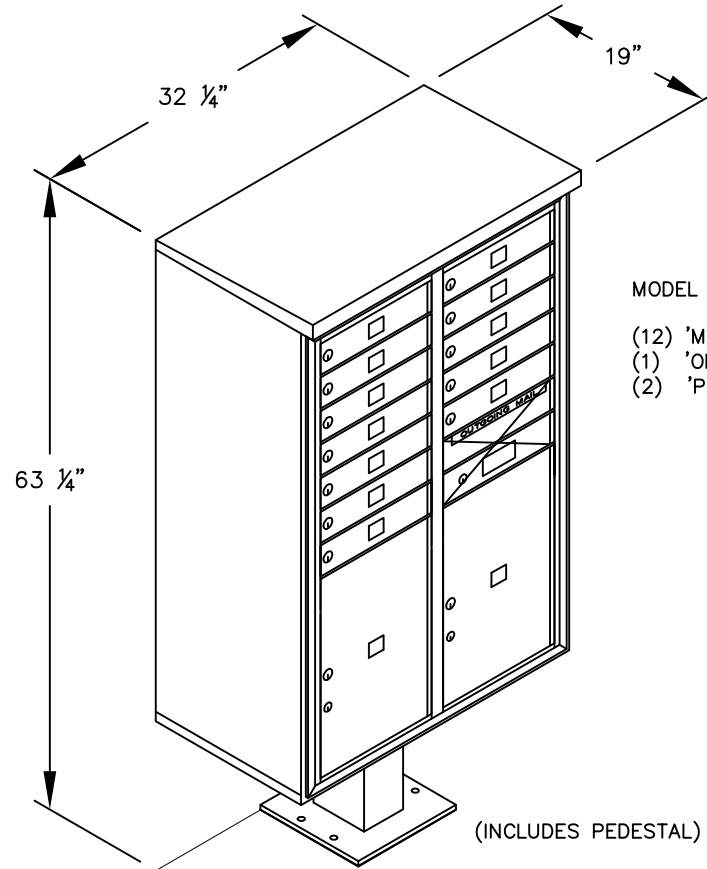

PEDESTAL

PEDESTAL BASE
BOLT PATTERN

MODEL #3413D-12

- (12) 'MB1' DOORS
- (1) 'OM2' OUTGOING MAIL COMPARTMENT
- (2) 'PL6' PARCEL LOCKERS

MODEL #3413D-12

4C PEDESTAL MAILBOX

AVAILABLE COLORS:
SANDSTONE, BRONZE, GREEN,
BLACK, WHITE OR GRAY