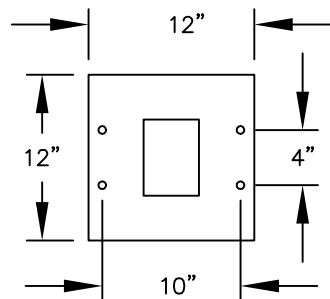

PEDESTAL

PEDESTAL BASE
BOLT PATTERN

MODEL #3413D-07

- (7) 'MB2' DOORS
- (1) 'OM2' OUTGOING MAIL COMPARTMENT
- (2) 'PL5' PARCEL LOCKERS

MODEL #3413D-07

4C PEDESTAL MAILBOX

AVAILABLE COLORS:
SANDSTONE, BRONZE, GREEN,
BLACK, WHITE OR GRAY