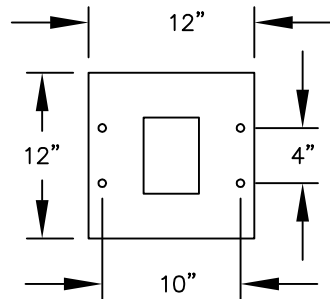

PEDESTAL

PEDESTAL BASE
BOLT PATTERN

MODEL #3412S-2P

(2) 'PL6' PARCEL LOCKERS

MODEL #3412S-2P

4C PEDESTAL MAILBOX

AVAILABLE COLORS:
SANDSTONE, BRONZE, GREEN,
BLACK, WHITE OR GRAY

DRAWN: 01/13