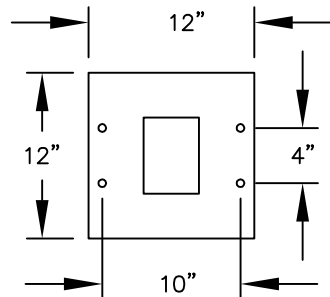

PEDESTAL

PEDESTAL BASE
BOLT PATTERN

MODEL #3412S-02

- (2) 'MB2' DOORS
- (1) 'OM2' OUTGOING MAIL COMPARTMENT
- (1) 'PL6' PARCEL LOCKER

MODEL #3412S-02

4C PEDESTAL MAILBOX

AVAILABLE COLORS:
SANDSTONE, BRONZE, GREEN,
BLACK, WHITE OR GRAY