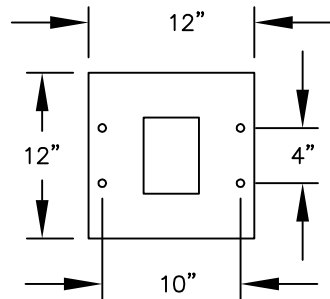

PEDESTAL

PEDESTAL BASE
BOLT PATTERN

MODEL #3412D-4P
(4) 'PL6' PARCEL LOCKERS

(INCLUDES PEDESTAL)

MODEL #3412D-4P

4C PEDESTAL MAILBOX

AVAILABLE COLORS:
SANDSTONE, BRONZE, GREEN,
BLACK, WHITE OR GRAY

DRAWN: 01/13