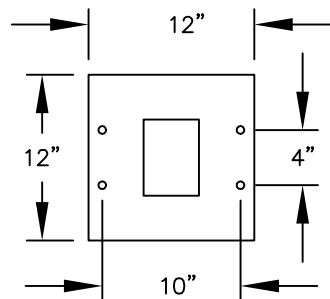

PEDESTAL

PEDESTAL BASE
BOLT PATTERN

MODEL #3412D-22

(22) 'MB1' DOORS

(1) 'OM2' OUTGOING MAIL COMPARTMENT

MODEL #3412D-22

4C PEDESTAL MAILBOX

AVAILABLE COLORS:
SANDSTONE, BRONZE, GREEN,
BLACK, WHITE OR GRAY