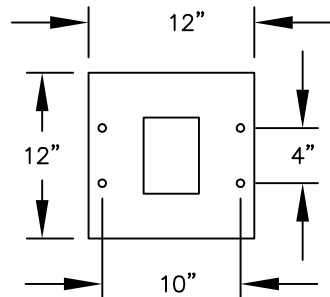

PEDESTAL

PEDESTAL BASE  
BOLT PATTERN

MODEL #3412D-12

- (12) 'MB1' DOORS
- (1) 'OM2' OUTGOING MAIL COMPARTMENT
- (2) 'PL5' PARCEL LOCKERS

MODEL #3412D-12

4C PEDESTAL MAILBOX

AVAILABLE COLORS:  
SANDSTONE, BRONZE, GREEN,  
BLACK, WHITE OR GRAY