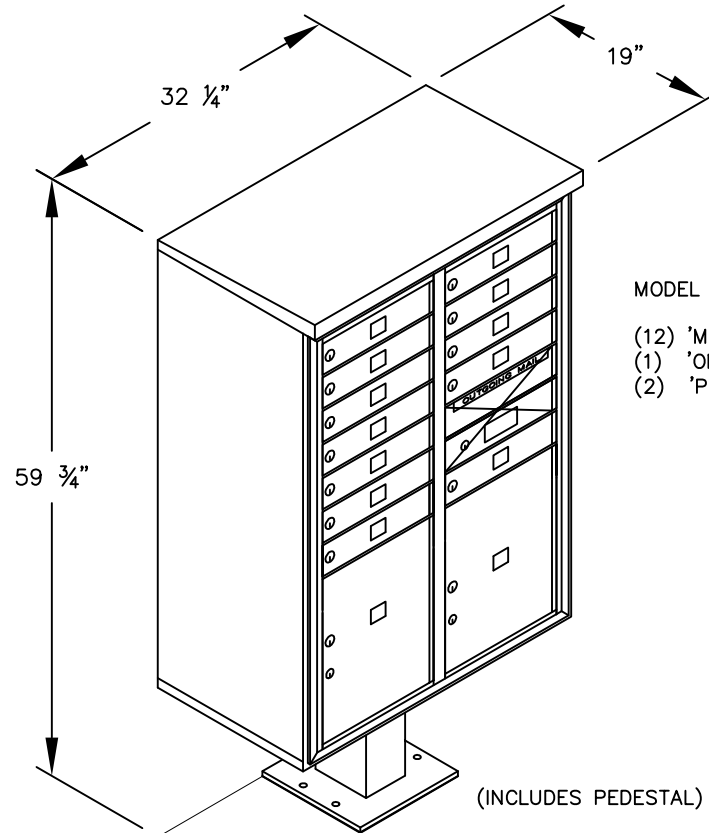

PEDESTAL

PEDESTAL BASE  
BOLT PATTERN

MODEL #3412D-12

- (12) 'MB1' DOORS
- (1) 'OM2' OUTGOING MAIL COMPARTMENT
- (2) 'PL5' PARCEL LOCKERS

MODEL #3412D-12

4C PEDESTAL MAILBOX

AVAILABLE COLORS:  
SANDSTONE, BRONZE, GREEN,  
BLACK, WHITE OR GRAY