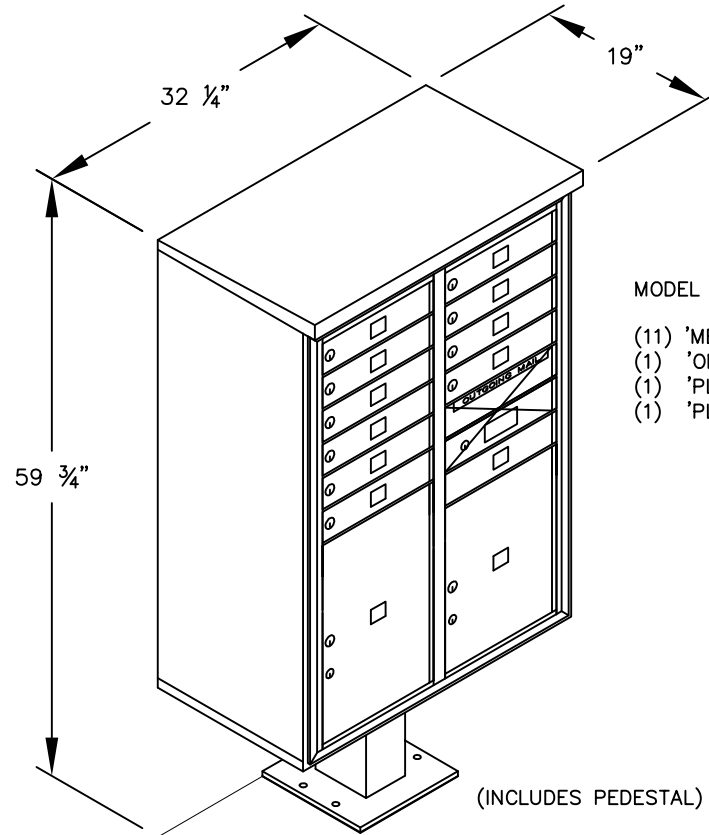

PEDESTAL

PEDESTAL BASE
BOLT PATTERN

MODEL #3412D-11

- (11) 'MB1' DOORS
- (1) 'OM2' OUTGOING MAIL COMPARTMENT
- (1) 'PL5' PARCEL LOCKER
- (1) 'PL6' PARCEL LOCKER

MODEL #3412D-11

4C PEDESTAL MAILBOX

AVAILABLE COLORS:
SANDSTONE, BRONZE, GREEN,
BLACK, WHITE OR GRAY