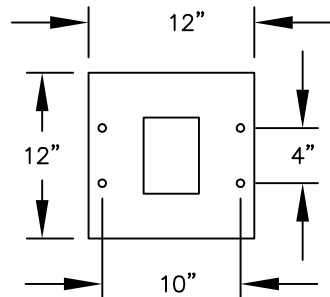

PEDESTAL

PEDESTAL BASE
BOLT PATTERN

MODEL #3412D-11

- (11) 'MB1' DOORS
- (1) 'OM2' OUTGOING MAIL COMPARTMENT
- (1) 'PL5' PARCEL LOCKER
- (1) 'PL6' PARCEL LOCKER

MODEL #3412D-11

4C PEDESTAL MAILBOX

AVAILABLE COLORS:
SANDSTONE, BRONZE, GREEN,
BLACK, WHITE OR GRAY