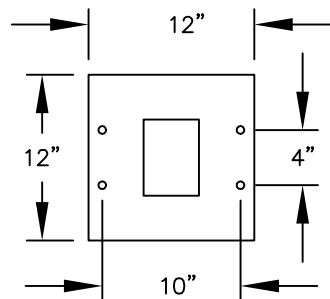

PEDESTAL

PEDESTAL BASE  
BOLT PATTERN

MODEL #3412D-05

- (5) 'MB2' DOORS
- (1) 'OM2' OUTGOING MAIL COMPARTMENT
- (2) 'PL6' PARCEL LOCKERS

(INCLUDES PEDESTAL)

MODEL #3412D-05

4C PEDESTAL MAILBOX

AVAILABLE COLORS:  
SANDSTONE, BRONZE, GREEN,  
BLACK, WHITE OR GRAY