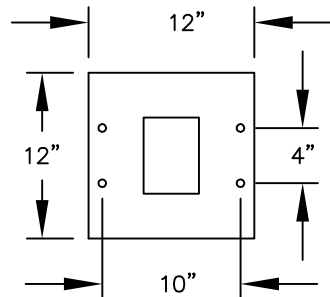

PEDESTAL

PEDESTAL BASE
BOLT PATTERN

(INCLUDES PEDESTAL)

MODEL #3411S-2P

- (1) PL5 PARCEL LOCKER (17 1/4" H)
- (1) PL6 PARCEL LOCKER (20 3/4" H)

MODEL #3411S-2P

4C PEDESTAL MAILBOX

AVAILABLE COLORS:
SANDSTONE, BRONZE,
BLACK OR GRAY