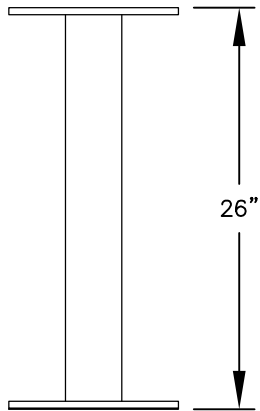

PEDESTAL

PEDESTAL BASE
BOLT PATTERN

(INCLUDES PEDESTAL)

MODEL #3411S-2P

- (1) PL5 PARCEL LOCKER (17 1/4" H)
- (1) PL6 PARCEL LOCKER (20 3/4" H)

MODEL #3411S-2P

4C PEDESTAL MAILBOX

AVAILABLE COLORS:
SANDSTONE, BRONZE,
BLACK OR GRAY