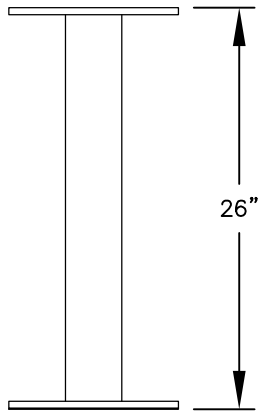

PEDESTAL

PEDESTAL BASE
BOLT PATTERN

MODEL #3411S-09

- (9) 'MB1' DOORS
- (1) 'OM2' OUTGOING MAIL COMPARTMENT

MODEL #3411S-09

4C PEDESTAL MAILBOX

AVAILABLE COLORS:
SANDSTONE, BRONZE,
BLACK OR GRAY

DRAWN: 3/2020