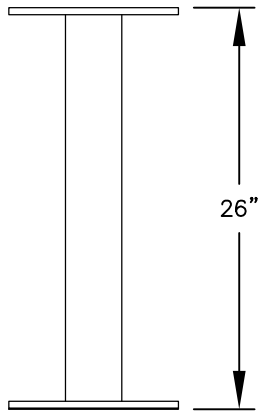

PEDESTAL

PEDESTAL BASE
BOLT PATTERN

(INCLUDES PEDESTAL)

MODEL #3411S-02

- (2) 'MB2' DOORS
- (1) 'OM2' OUTGOING MAIL COMPARTMENT
- (1) 'PL5' PARCEL LOCKER

MODEL #3411S-02

4C PEDESTAL MAILBOX

AVAILABLE COLORS:
SANDSTONE, BRONZE, GREEN,
BLACK, WHITE OR GRAY