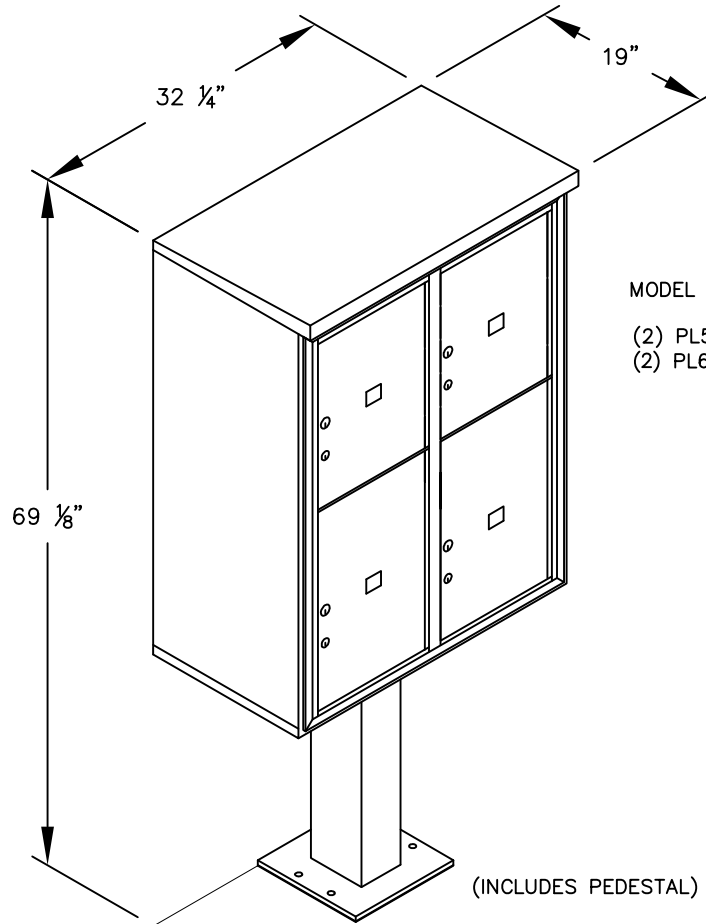

PEDESTAL

PEDESTAL BASE  
BOLT PATTERN

MODEL #3411D-4P

- (2) PL5 PARCEL LOCKERS (17 1/4" H)
- (2) PL6 PARCEL LOCKERS (20 3/4" H)

MODEL #3411D-4P

4C PEDESTAL MAILBOX

AVAILABLE COLORS:  
SANDSTONE, BRONZE,  
BLACK OR GRAY