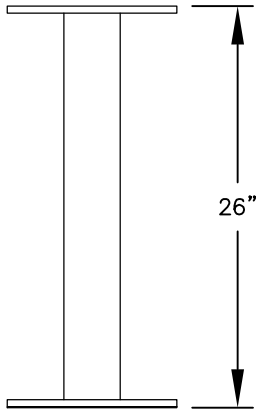

PEDESTAL

PEDESTAL BASE  
BOLT PATTERN

MODEL #3411D-4P

- (2) PL5 PARCEL LOCKERS (17 1/4" H)
- (2) PL6 PARCEL LOCKERS (20 3/4" H)

MODEL #3411D-4P

4C PEDESTAL MAILBOX

AVAILABLE COLORS:  
SANDSTONE, BRONZE,  
BLACK OR GRAY