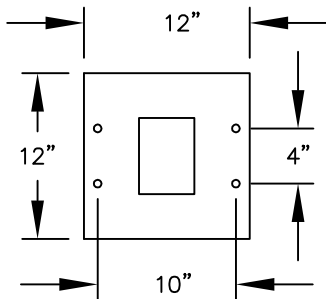

PEDESTAL

PEDESTAL BASE  
BOLT PATTERN

MODEL #3411D-4P

- (2) PL5 PARCEL LOCKERS (17 1/4" H)
- (2) PL6 PARCEL LOCKERS (20 3/4" H)

MODEL #3411D-4P

4C PEDESTAL MAILBOX

AVAILABLE COLORS:  
SANDSTONE, BRONZE,  
BLACK OR GRAY