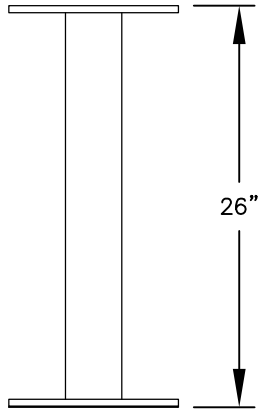

PEDESTAL

PEDESTAL BASE
BOLT PATTERN

MODEL #3411D-20

(20) 'MB1' DOORS

(1) 'OM2' OUTGOING MAIL COMPARTMENT

MODEL #3411D-20

4C PEDESTAL MAILBOX

AVAILABLE COLORS:
SANDSTONE, BRONZE,
BLACK OR GRAY