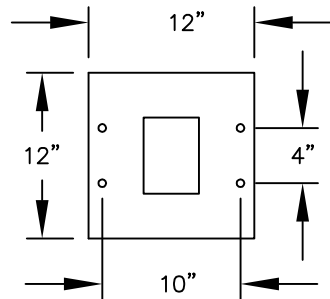

PEDESTAL

PEDESTAL BASE
BOLT PATTERN

MODEL #3411D-20

(20) 'MB1' DOORS

(1) 'OM2' OUTGOING MAIL COMPARTMENT

MODEL #3411D-20

4C PEDESTAL MAILBOX

AVAILABLE COLORS:
SANDSTONE, BRONZE,
BLACK OR GRAY