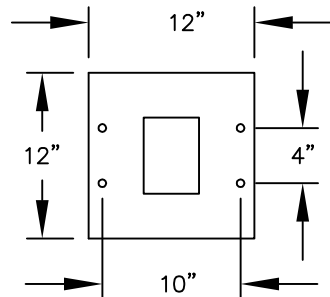

PEDESTAL

PEDESTAL BASE
BOLT PATTERN

MODEL #3411D-19

(19) 'MB1' DOORS

(1) 'OM2' OUTGOING MAIL COMPARTMENT

MODEL #3411D-19

4C PEDESTAL MAILBOX

AVAILABLE COLORS:
SANDSTONE, BRONZE, GREEN,
BLACK, WHITE OR GRAY