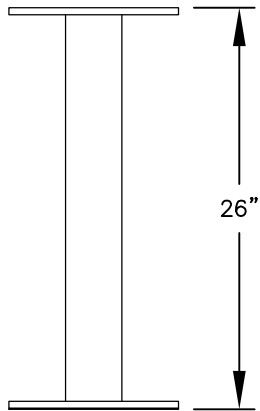

PEDESTAL

PEDESTAL BASE
BOLT PATTERN

MODEL #3411D-19

(19) 'MB1' DOORS

(1) 'OM2' OUTGOING MAIL COMPARTMENT

MODEL #3411D-19

4C PEDESTAL MAILBOX

AVAILABLE COLORS:
SANDSTONE, BRONZE, GREEN,
BLACK, WHITE OR GRAY