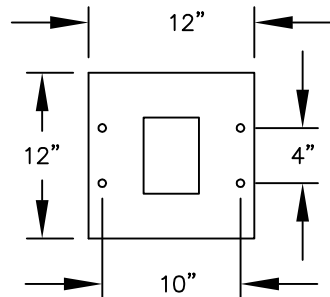

PEDESTAL

PEDESTAL BASE
BOLT PATTERN

MODEL #3411D-10

- (10) 'MB1' DOORS
- (1) 'OM2' OUTGOING MAIL COMPARTMENT
- (2) PL5 PARCEL LOCKERS (17 1/4" H)

MODEL #3411D-10

4C PEDESTAL MAILBOX

AVAILABLE COLORS:
SANDSTONE, BRONZE,
BLACK OR GRAY