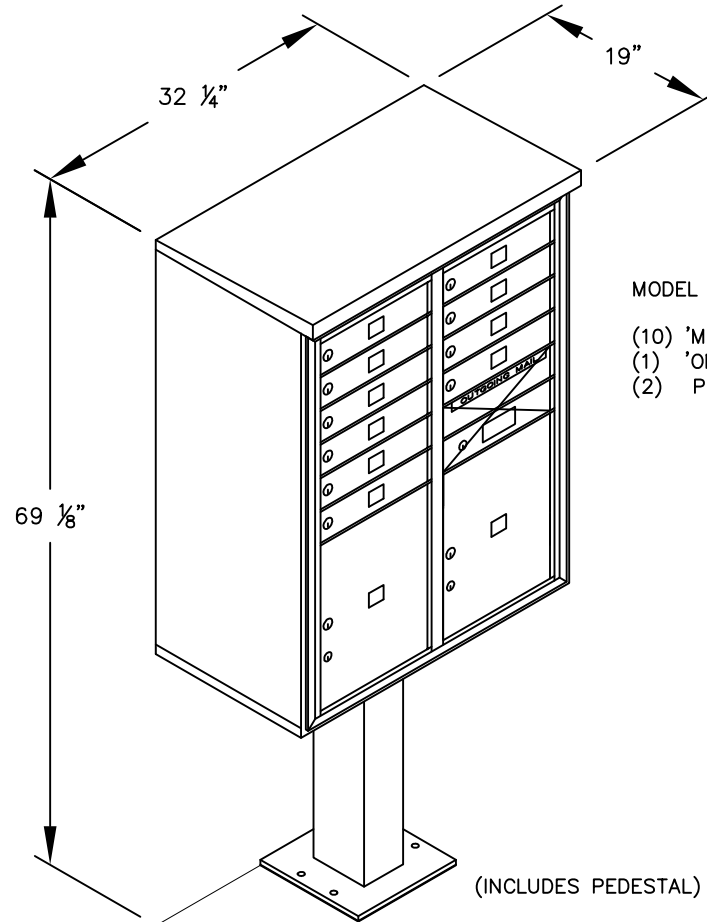

PEDESTAL

PEDESTAL BASE
BOLT PATTERN

MODEL #3411D-10

- (10) 'MB1' DOORS
- (1) 'OM2' OUTGOING MAIL COMPARTMENT
- (2) PL5 PARCEL LOCKERS (17 1/4" H)

MODEL #3411D-10

4C PEDESTAL MAILBOX

AVAILABLE COLORS:
SANDSTONE, BRONZE,
BLACK OR GRAY