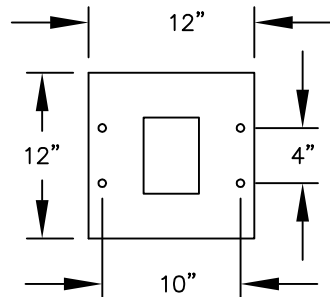

PEDESTAL

PEDESTAL BASE  
BOLT PATTERN

MODEL #3411D-10

- (10) 'MB1' DOORS
- (1) 'OM2' OUTGOING MAIL COMPARTMENT
- (2) 'PL5' PARCEL LOCKERS

MODEL #3411D-10

4C PEDESTAL MAILBOX

AVAILABLE COLORS:  
SANDSTONE, BRONZE, GREEN,  
BLACK, WHITE OR GRAY