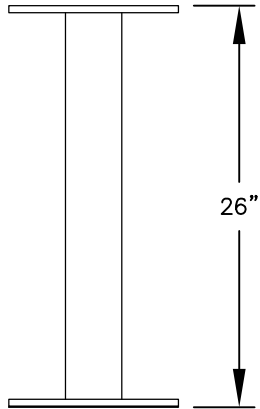

PEDESTAL

PEDESTAL BASE
BOLT PATTERN

MODEL #3411D-10

- (10) 'MB1' DOORS
- (1) 'OM2' OUTGOING MAIL COMPARTMENT
- (2) PL5 PARCEL LOCKERS (17 1/4" H)

MODEL #3411D-10

4C PEDESTAL MAILBOX

AVAILABLE COLORS:
SANDSTONE, BRONZE,
BLACK OR GRAY