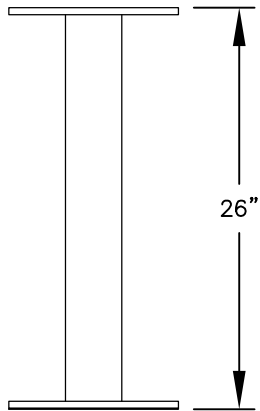

PEDESTAL

PEDESTAL BASE  
BOLT PATTERN

MODEL #3411D-10

- (10) 'MB1' DOORS
- (1) 'OM2' OUTGOING MAIL COMPARTMENT
- (2) 'PL5' PARCEL LOCKERS

MODEL #3411D-10

4C PEDESTAL MAILBOX

AVAILABLE COLORS:  
SANDSTONE, BRONZE, GREEN,  
BLACK, WHITE OR GRAY