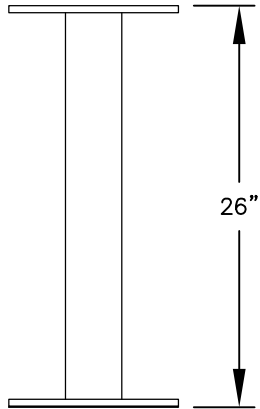

PEDESTAL

PEDESTAL BASE
BOLT PATTERN

MODEL #3411D-05

- (5) 'MB2' DOORS
- (1) 'OM2' OUTGOING MAIL COMPARTMENT
- (2) 'PL5' PARCEL LOCKERS

(INCLUDES PEDESTAL)

MODEL #3411D-05

4C PEDESTAL MAILBOX

AVAILABLE COLORS:
SANDSTONE, BRONZE, GREEN,
BLACK, WHITE OR GRAY