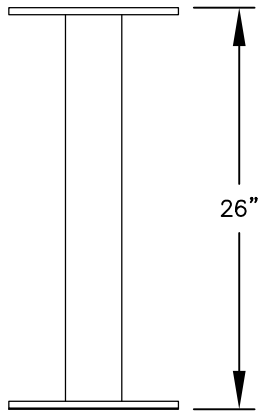

PEDESTAL

PEDESTAL BASE
BOLT PATTERN

(INCLUDES PEDESTAL)

MODEL #3410SA-04

- (4) 'MB1' DOORS
- (1) 'OM1.5' OUTGOING MAIL COMPARTMENT
- (1) PL4.5 PARCEL LOCKER (15 1/2" H)

MODEL #3410SA-04

4C PEDESTAL MAILBOX

AVAILABLE COLORS:
SANDSTONE, BRONZE, GREEN,
BLACK, WHITE OR GRAY