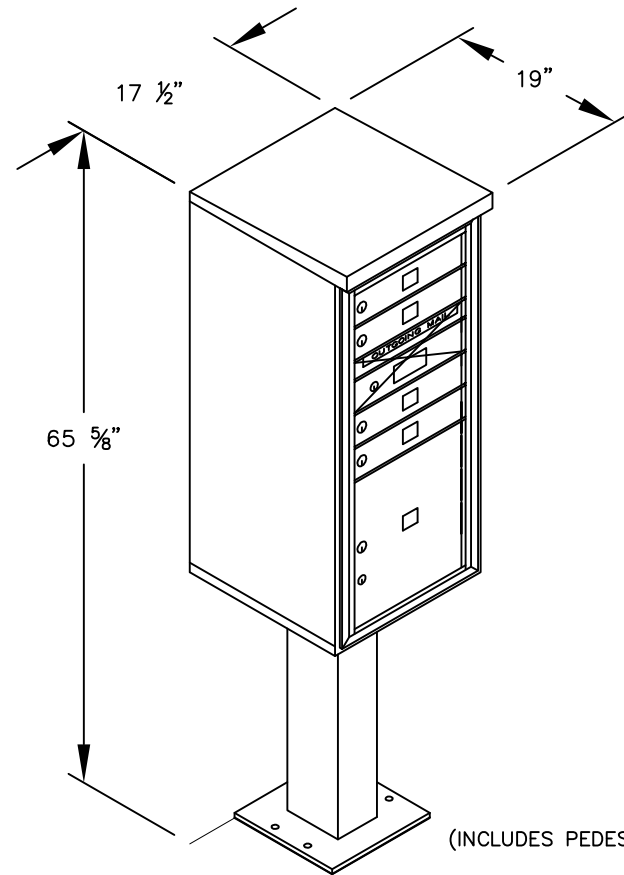

PEDESTAL

PEDESTAL BASE
BOLT PATTERN

(INCLUDES PEDESTAL)

MODEL #3410SA-04

- (4) 'MB1' DOORS
- (1) 'OM1.5' OUTGOING MAIL COMPARTMENT
- (1) PL4.5 PARCEL LOCKER (15 1/2" H)

MODEL #3410SA-04

4C PEDESTAL MAILBOX

AVAILABLE COLORS:
SANDSTONE, BRONZE, GREEN,
BLACK, WHITE OR GRAY