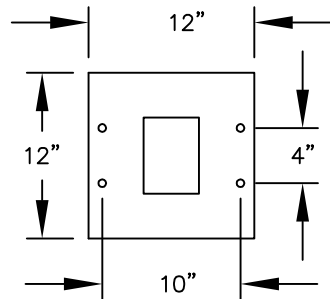

PEDESTAL

PEDESTAL BASE
BOLT PATTERN

(INCLUDES PEDESTAL)

MODEL #3410SA-04

- (4) 'MB1' DOORS
- (1) 'OM1.5' OUTGOING MAIL COMPARTMENT
- (1) PL4.5 PARCEL LOCKER (15 1/2" H)

MODEL #3410SA-04

4C PEDESTAL MAILBOX

AVAILABLE COLORS:
SANDSTONE, BRONZE, GREEN,
BLACK, WHITE OR GRAY