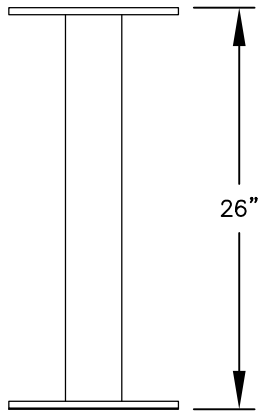

PEDESTAL

PEDESTAL BASE
BOLT PATTERN

MODEL #3410S-2P

(2) 'PL5' PARCEL LOCKERS

MODEL #3410S-2P

4C PEDESTAL MAILBOX

AVAILABLE COLORS:
SANDSTONE, BRONZE, GREEN,
BLACK, WHITE OR GRAY

DRAWN: 01/13