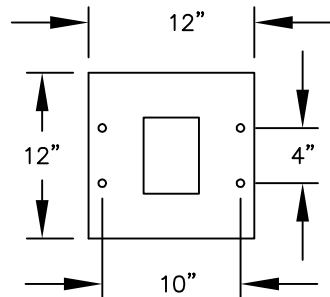

PEDESTAL

PEDESTAL BASE
BOLT PATTERN

MODEL #3410S-2P

(2) 'PL5' PARCEL LOCKERS

MODEL #3410S-2P

4C PEDESTAL MAILBOX

AVAILABLE COLORS:
SANDSTONE, BRONZE, GREEN,
BLACK, WHITE OR GRAY

DRAWN: 01/13