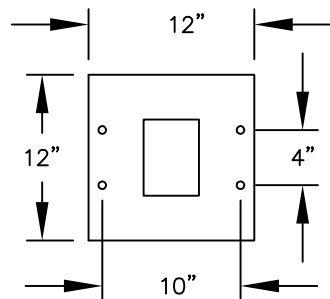

PEDESTAL

PEDESTAL BASE  
BOLT PATTERN

MODEL #3410S-2P

(2) PL5 PARCEL LOCKERS (17 1/4" H)

MODEL #3410S-2P

4C PEDESTAL MAILBOX

AVAILABLE COLORS:  
SANDSTONE, BRONZE,  
BLACK OR GRAY

DRAWN: 3/2020