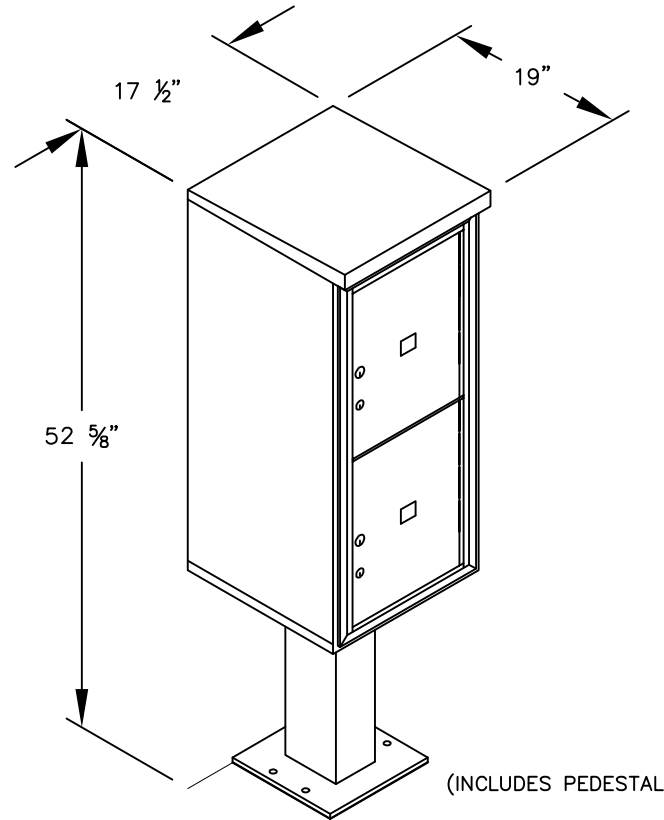

PEDESTAL

PEDESTAL BASE  
BOLT PATTERN

MODEL #3410S-2P

(2) PL5 PARCEL LOCKERS (17 1/4" H)

MODEL #3410S-2P

4C PEDESTAL MAILBOX

AVAILABLE COLORS:  
SANDSTONE, BRONZE,  
BLACK OR GRAY

DRAWN: 3/2020