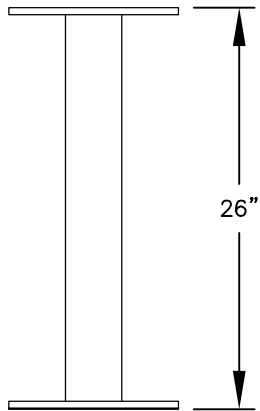

PEDESTAL

PEDESTAL BASE
BOLT PATTERN

MODEL #3410S-08

- (8) 'MB1' DOORS
- (1) 'OM2' OUTGOING MAIL COMPARTMENT

MODEL #3410S-08

4C PEDESTAL MAILBOX

AVAILABLE COLORS:
SANDSTONE, BRONZE, GREEN,
BLACK, WHITE OR GRAY