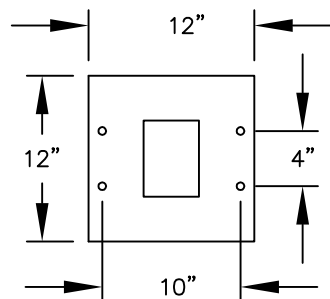

PEDESTAL

PEDESTAL BASE
BOLT PATTERN

MODEL #3410S-05

- (5) 'MB1' DOORS
- (1) 'OM2' OUTGOING MAIL COMPARTMENT
- (1) 'PL3' PARCEL LOCKER

MODEL #3410S-05

4C PEDESTAL MAILBOX

AVAILABLE COLORS:
SANDSTONE, BRONZE, GREEN,
BLACK, WHITE OR GRAY