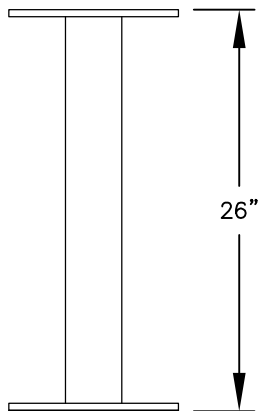

PEDESTAL

PEDESTAL BASE
BOLT PATTERN

MODEL #3410S-05

- (5) 'MB1' DOORS
- (1) 'OM2' OUTGOING MAIL COMPARTMENT
- (1) 'PL3' PARCEL LOCKER

MODEL #3410S-05

4C PEDESTAL MAILBOX

AVAILABLE COLORS:
SANDSTONE, BRONZE, GREEN,
BLACK, WHITE OR GRAY